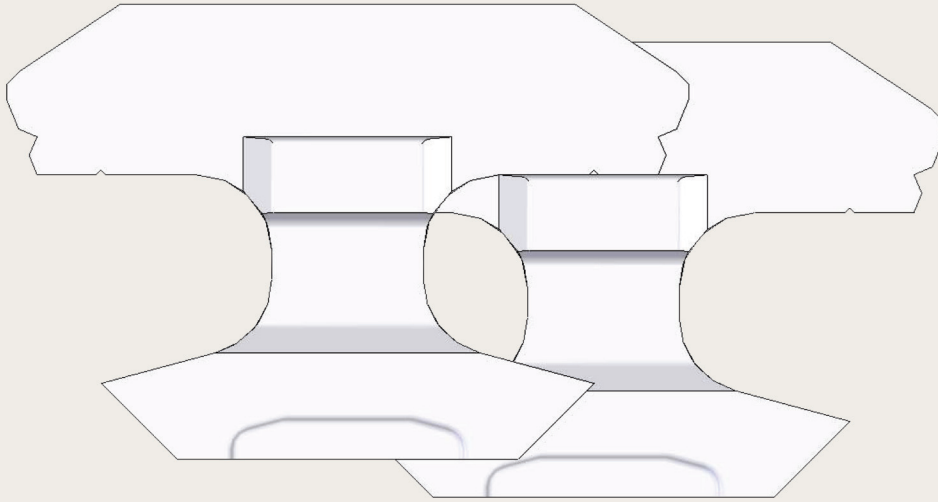

The Rockwood Anchor Bar

There are many competitive products in the marketplace to choose from, but only Rockwood delivers the level of quality and service you can trust.

We are the Professional's first choice for Commercial, Governmental, Industrial, and Residential applications. Around the world, Rockwood is regarded as the leader in Appearance, Dependability and Efficiency.

Our patented line of products are free from pins and clips, eliminating costly errors and oversight. Rockwood's integral Anchor Bar and Rear-lip systems ensure proper alignment and precise setback the first time and every time — so you can rest assured, what you build will last.